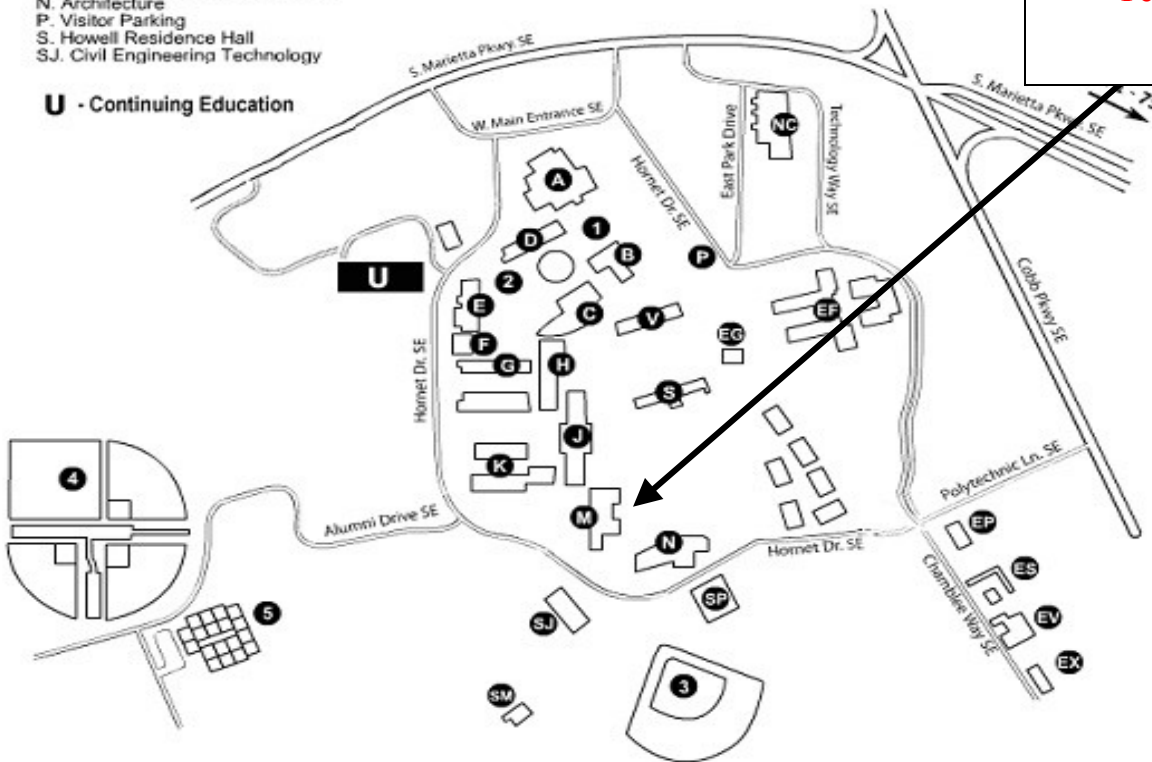

Directions to Southern Polytechnic State University

1100 South Marietta Parkway, Marietta, Georgia 30060. From I-75 Take Exit 263 (South Marietta Parkway). Travel west for 1.5 miles. Cross the intersection of U.S. 41 (Cobb Parkway).

Please place this entire permit, including the map, in your car window before leaving your car.

- A. Joe Mack Wilson Student Center
- B. Administration Building
- C. Lawrence V. Johnson Library
- D. Classroom Building D
- E. Crawford Laboratory Building
- EE. University Commons Apartments
- EF. Courtyard Apartments
- EG. Leasing Office & Community Center
- EP. Facilities Administration
- ES. Grounds & Vehicles Shop
- EV. Maintenance Shop
- EX. Central Receiving
- F. Continuing Education
- G. Electrical & Computer Engineering Technology
- H. Academic H
- J. Atrium Building J
- K. Clarence Amston Mechanical Engineering Technology
- M. W. Clair Harris Textile Center
- NC. Recreation & Wellness Center
- N. Architecture
- P. Visitor Parking
- S. Howell Residence Hall
- SJ. Civil Engineering Technology

U - Continuing Education

Building M

Please park in the Student Parking lot across the street from the W. Clair Harris Apparel and Textile Center – Building M

PERMIT PARKING

Please place this entire permit, including the map, in your car window before leaving your car.