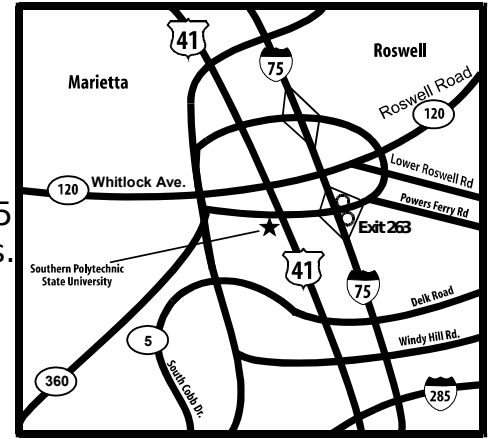

Please place this entire permit, including the map, in your car window before leaving your car.

Welcome to Southern Polytechnic!

Please do not hesitate to contact the Continuing Education Center at 678-915-7240 if you need assistance.

Directions to Southern Polytechnic State University

1100 South Marietta Parkway, Marietta, Georgia 30060. From I-75 Take Exit 263 (South Marietta Parkway). Travel west for 1.5 miles. Cross the intersection of U.S. 41 (Cobb Parkway).

Please place this entire permit, including the map, in your car window before leaving your car.